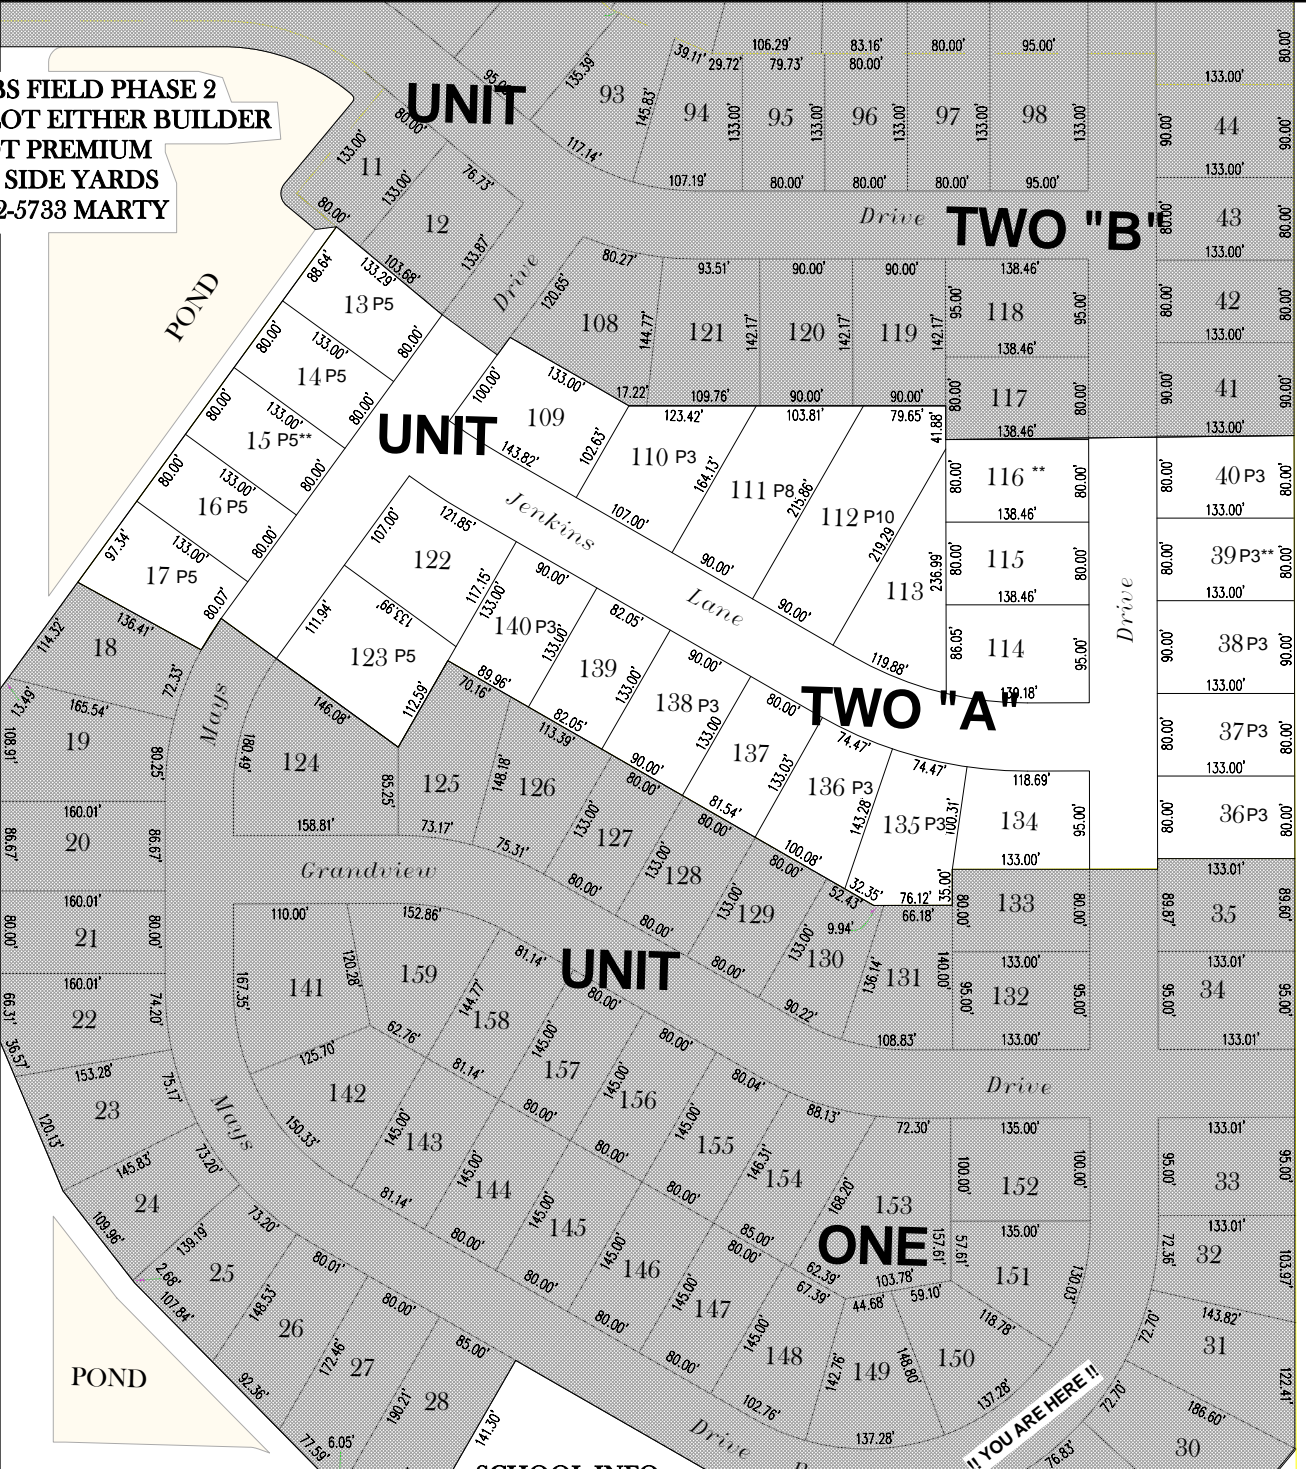

JACOBS FIELD PHASE 2
ANY LOT EITHER BUILDER
P - LOT PREMIUM
****= 25' SIDE YARDS**
815-482-5733 MARTY

GOUGAR ROAD

SCHOOL INFO:

NELSON PRAIRIE SCHOOL: GRADE 1 - 3
 2366 Nelson Rd. New Lenox (815) 462-2874
 NELSON RIDGE SCHOOL: GRADE 4 - 6
 2470 Nelson Rd. New Lenox (815) 462-2870
 LIBERTY JUNIOR HIGH SCHOOL: GRADE 7 & 8
 151 Lenox Rd. New Lenox (815) 462-7951
 LINCOLN WAY WEST: GRADE 9 - 12
 21701 South Gougar Rd. New Lenox (815) 717-3500